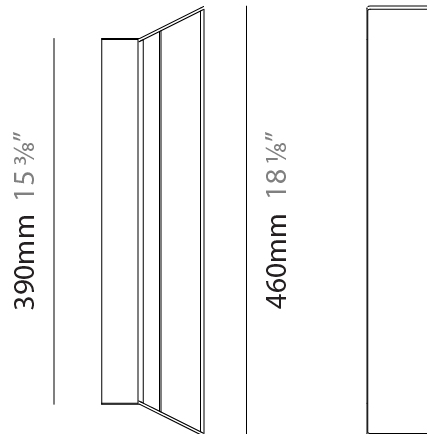

110mm 4 5/16"

70mm 2 3/4"