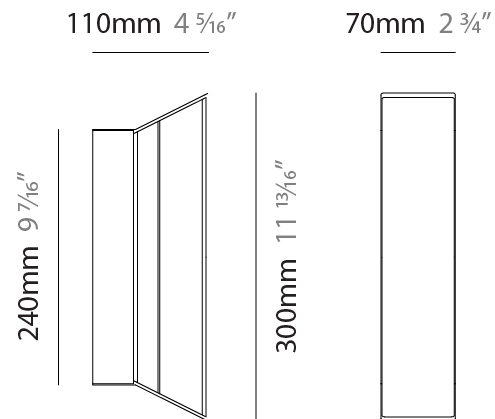

PROJECT _____
TYPE _____
SPECIFIER _____
QUANTITY _____
DATE _____

REGULA SURFACE

D143034-

base number   LED Dimming   Color Temperature   Finish Options   Holder Options

1. To build a product code in our configurator select the specify button on the base model # product page
2. To build a manual product code on this datasheet choose from the options listed below in blue font and add the suffix to the base model #

GENERAL

Series: Regula
Partner: Cangini & Tucci
Division: Design
Installation: Surface
Product Type: Wall Surface
Mounting Location: Wall

PHYSICAL

Shape: Rectangle
Length (mm): 300
Length (in): 11 ¹³/₁₆
Width (mm): 70
Width (in): 2 ³/₄
Height (mm): 110
Height (in): 4 ⁵/₁₆
[Fixture Finish: AMB / GRN / PNK / RUB / SKB / SMK / TOB / TRA](#)
[Holder Finish: BCN / CHA / FGD](#)
Fixture Material: Glass / Metal
Primary Material: Glass - Borosilicate

ELECTRICAL

Lamp Type: LED (Zhaga Standard)
Input Wattage (W): 15
[Dimming: Non-Dimming / Phase Dimming (120vac Only)](#)
Driver Included: Yes
Driver Location: Integrated
Driver Type: Constant Voltage - Universal
Driver Class: Class 2
Input Voltage (V): 120 - 277
Output Voltage (V): 24

LED

[Color Temperature (°K): 2700 / 3000](#)
Nominal Lumen (lm): 2040
CRI: >95 CRI
Lamp Life (hrs): 50000

OPTICAL

RATINGS AND CERTIFICATIONS

Certified By: Certified for North American Standards
IP rating: IP20