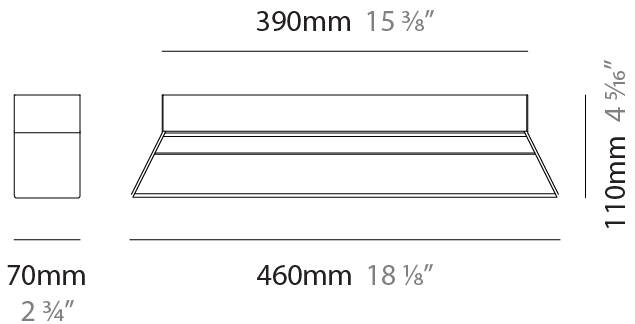

PROJECT
TYPE
SPECIFIER
QUANTITY
DATE

REGULA SURFACE

D142017-

base number	LED Dimming	Color Temperature	Finish Options	Holder Options

1. To build a product code in our configurator select the specify button on the base model # product page
2. To build a manual product code on this datasheet choose from the options listed below in blue font and add the suffix to the base model #

GENERAL

Series: Regula
Partner: Cangini & Tucci
Division: Design
Installation: Surface
Product Type: Ceiling Surface
Mounting Location: Ceiling

PHYSICAL

Shape: Rectangle
Length (mm): 460
Length (in): 18 3/8"
Width (mm): 70
Width (in): 2 3/4"
Height (mm): 110
Height (in): 4 5/16"
Fixture Finish: AMB / GRN / PNK / RUB / SKB / SMK / TOB / TRA
Holder Finish: BCN / CHA / FGD
Fixture Material: Glass / Metal
Primary Material: Glass - Borosilicate

ELECTRICAL

Lamp Type: LED (Zhaga Standard)
Input Wattage (W): 24
Dimming: Non-Dimming / Phase Dimming (120Vac only) / 0-10V Dimming
Driver Included: Yes
Driver Location: Integrated
Driver Type: Constant Voltage - Universal
Driver Class: Class 2
Input Voltage (V): 120 - 277
Output Voltage (V): 24

LED

Color Temperature (°K): 2700 / 3000
Nominal Lumen (lm): 3264
CRI: >95 CRI
Lamp Life (hrs): 50000

OPTICAL

RATINGS AND CERTIFICATIONS

Certified By: Certified for North American Standards
IP rating: IP20