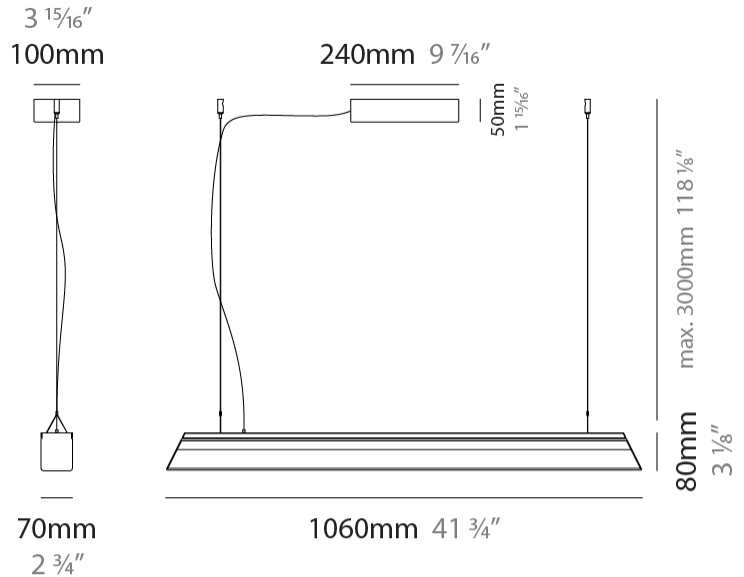

REGULA SUSPENSION

D141278-

base number   LED Dimming   Color Temperature   Finish Options   Holder Options

1. To build a product code in our configurator select the specify button on the base model # product page
2. To build a manual product code on this datasheet choose from the options listed below in blue font and add the suffix to the base model #

GENERAL

Series: Regula
Partner: Cangini & Tucci
Division: Design
Installation: Suspension
Product Type: Linear Profiles
Mounting Location: Ceiling

PHYSICAL

Shape: Rectangle
Length (mm): 1060
Length (in): 41 3/4
Width (mm): 70
Width (in): 2 3/4
Height (mm): 80
Height (in): 3 1/8
Max. Overall Height (mm): 3080
Max. Overall Height (in): 1212 1/4
Fixture Finish: [AMB / GRN / PNK / RUB / SKB / SMK / TOB / TRA](#)
Holder Finish: [BCN / CHA / FGD](#)
Fixture Material: Glass / Metal
Primary Material: Glass - Borosilicate
Cable Details: 3000mm/118 1/8" Transparent Cable

ELECTRICAL

Lamp Type: LED
Input Wattage (W): 60
Dimming: [Non-Dimming / Phase Dimming (120vac Only)](#)
Driver Included: Yes
Driver Location: Integrated
Driver Type: Constant Voltage - Universal
Driver Class: Class 2
Input Voltage (V): 120 - 277
Output Voltage (V): 24

LED

Color Temperature (°K): [2700 / 3000](#)
Nominal Lumen (lm): 8160
CRI: >95 CRI
Lamp Life (hrs): 50000

OPTICAL

RATINGS AND CERTIFICATIONS

Certified By: Certified for North American Standards
IP rating: IP20