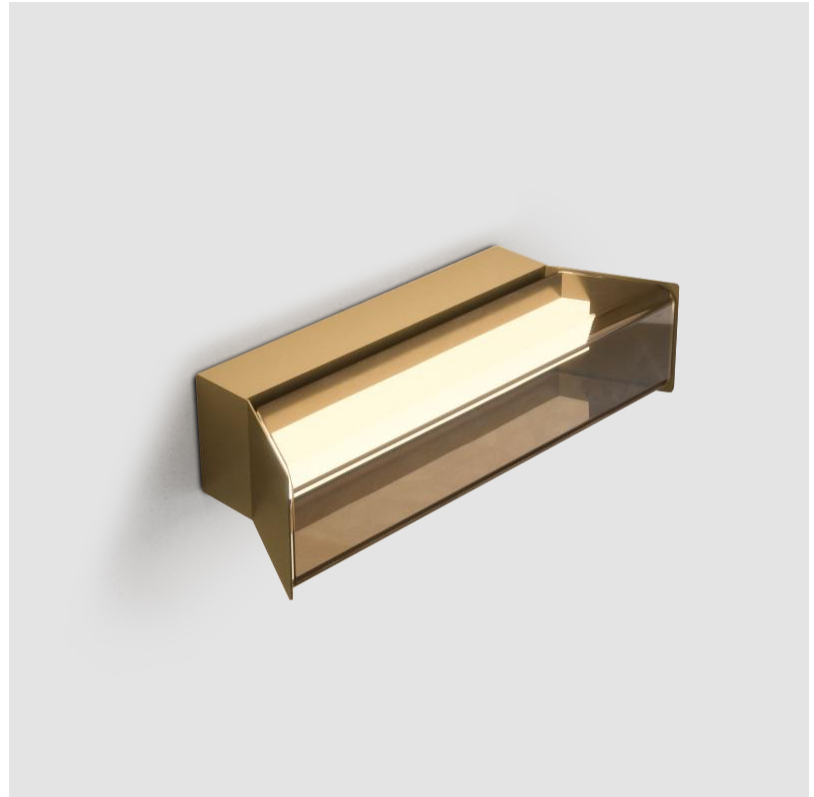

PROJECT _____
TYPE _____
SPECIFIER _____
QUANTITY _____
DATE _____

REGULA SURFACE

D143034-

base number   LED Dimming   Color Temperature   Finish Options   Holder Options

1. To build a product code in our configurator select the specify button on the base model # product page
2. To build a manual product code on this datasheet choose from the options listed below in blue font and add the suffix to the base model #

GENERAL

Series: Regula
Partner: Cangini & Tucci
Division: Design
Installation: Surface
Product Type: Wall Surface
Mounting Location: Wall

PHYSICAL

Shape: Rectangle
Length (mm): 300
Length (in): 11 ¹³/₁₆
Width (mm): 70
Width (in): 2 ³/₄
Height (mm): 110
Height (in): 4 ⁵/₁₆
[Fixture Finish: AMB / GRN / PNK / RUB / SKB / SMK / TOB / TRA](#)
[Holder Finish: BCN / CHA / FGD](#)
Fixture Material: Glass / Metal
Primary Material: Glass - Borosilicate

ELECTRICAL

Lamp Type: LED (Zhaga Standard)
Input Wattage (W): 15
[Dimming: Non-Dimming / Phase Dimming (120vac Only)](#)
Driver Included: Yes
Driver Location: Integrated
Driver Type: Constant Voltage - Universal
Driver Class: Class 2
Input Voltage (V): 120 - 277
Output Voltage (V): 24

LED

[Color Temperature (°K): 2700 / 3000](#)
Nominal Lumen (lm): 2040
CRI: >95 CRI
Lamp Life (hrs): 50000

OPTICAL

RATINGS AND CERTIFICATIONS

Certified By: Certified for North American Standards
IP rating: IP20