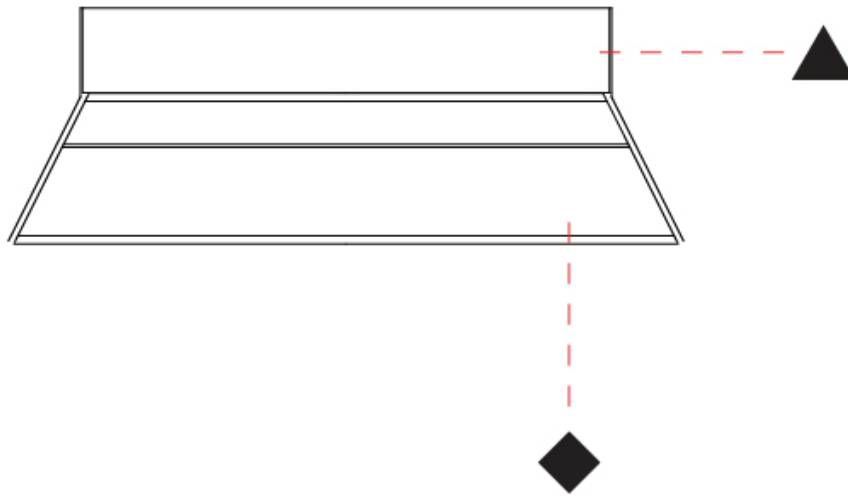

REGULA SURFACE

D142016-

PROJECT	_____
TYPE	_____
SPECIFIER	_____
QUANTITY	_____
DATE	_____

D