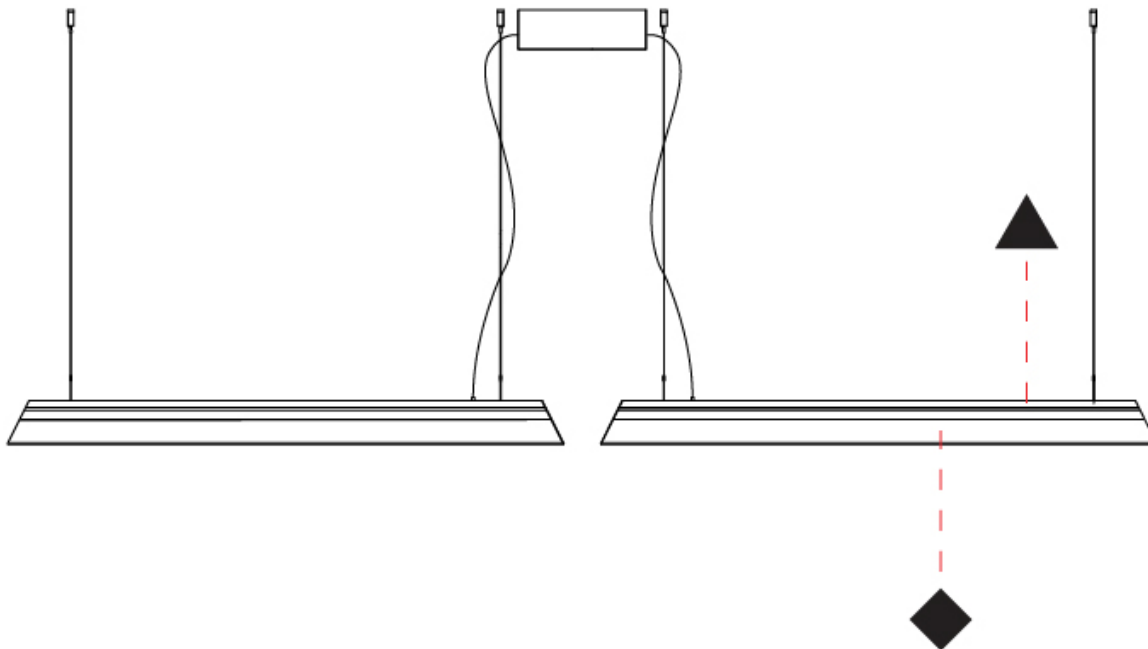

REGULA SUSPENSION

D141279-

PROJECT	_____
TYPE	_____
SPECIFIER	_____
QUANTITY	_____
DATE	_____

D